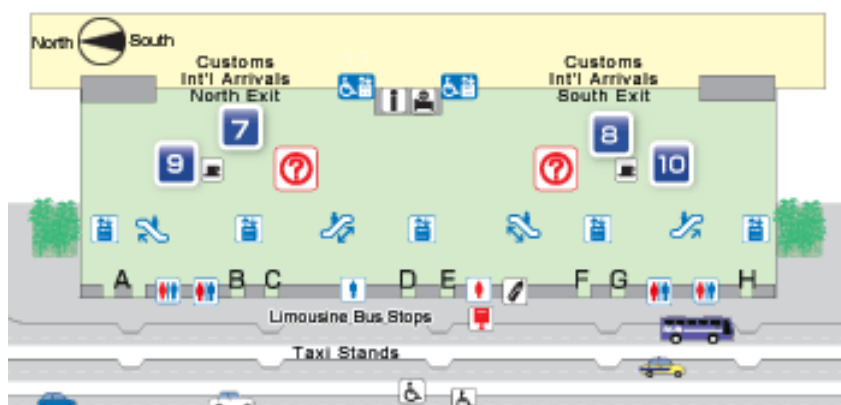

Meeting Point

There is a big Clock near the South Arrival Gate on the 1st Floor as the following photo. A staff will meet you putting up the poster of Cheiron School at this point.

<MAP : 1st Floor International Arrival>