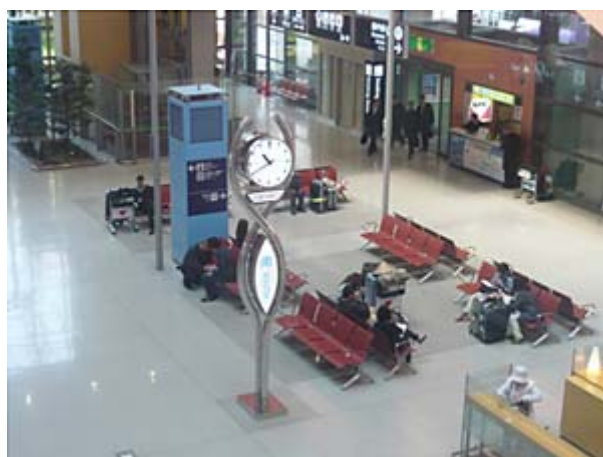

<Clock>